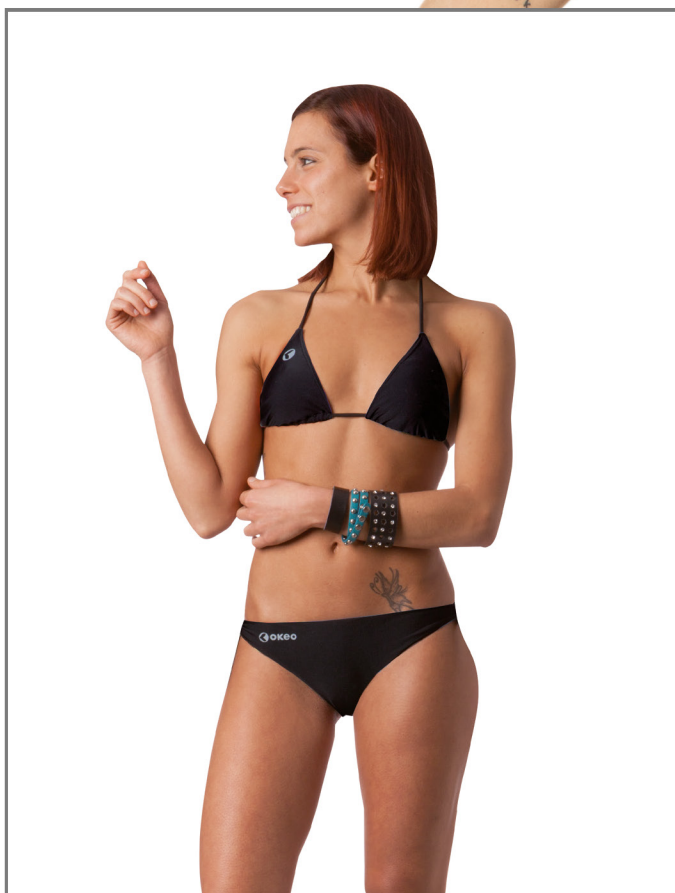

COD. A10300
LAURA

SIZE S-M-L
FIT TRIANGLE